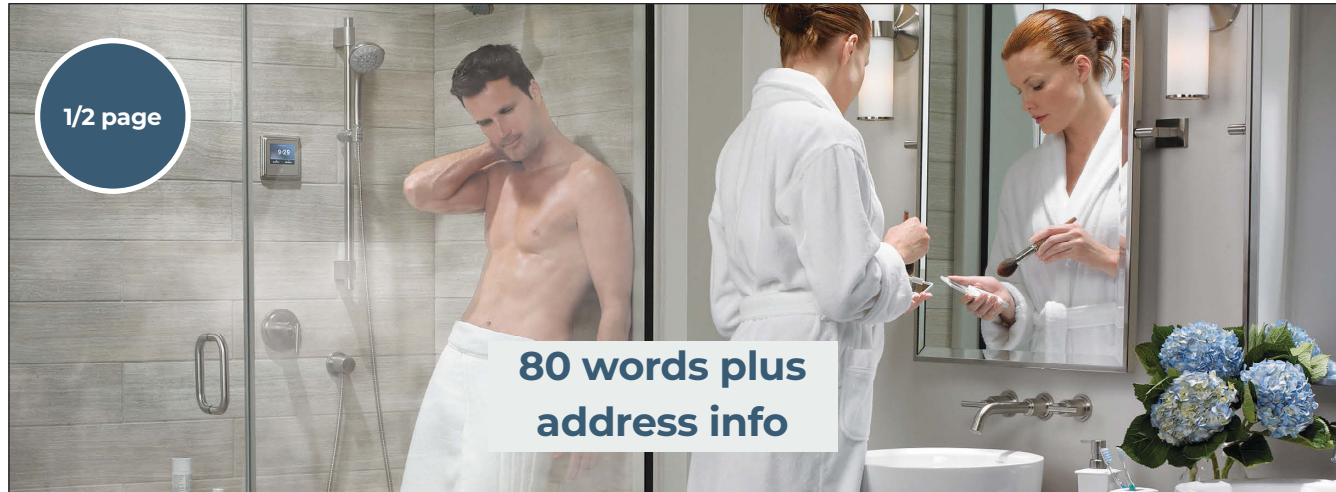

Sample Formatted Profiles

1/2 page

**80 words plus
address info**

Need to unwind? Transform your master bathroom into the ultimate personal retreat with a Steamist shower system from **Bath Splash Showroom**. In addition to the therapeutic and naturally hydrating benefits of steam, you can personalize your Steamist system with spa options including aromatherapy essential oils, lighting and audio enhancements. The steam generators are small and can fit virtually anywhere, making installation possible in a variety of spaces. Why not let things get steamy in the shower? Your body — and your mind — will thank you.